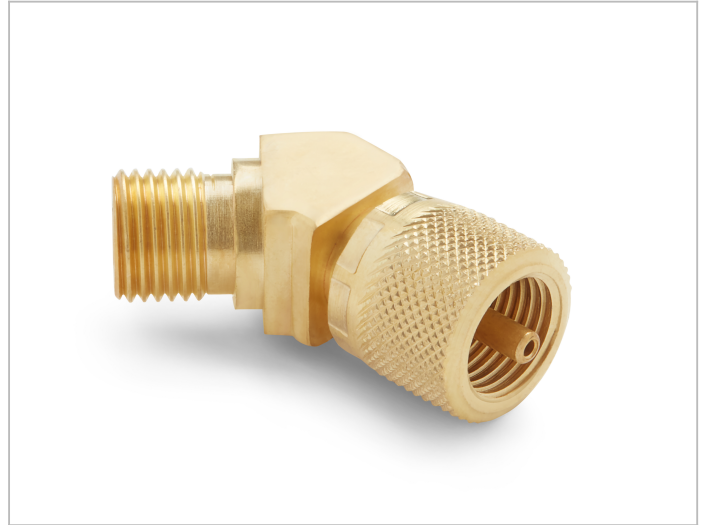

Part No.

QTHA-HCBL-45

Male Quick-test x Female Quick-test 45 Degree Elbow, brass

Connect to pressure gauges, pressure calibrators and adapters easily and quickly

QTHA-HCBL-45

Specs/Attributes

Country of origin	USA
Has Check Valve	No
Materials	Brass
Max Operating Temperature	225 °F / 105 °C
Max Pressure	5000 PSI / 350 bar / 35 MPa
Min Operating Temperature	0 °F / -18 °C
Seal Materials	Buna-N
Connector End 1	Male Quick-test
Connector End 2	Female Quick-test
Weight	1.89 oz / 54 grams
Dimensions	H: 1.85 in (4.7 cm) x W: 1.29 in (3.28 cm) x D: 1.29 in (3.28 cm)